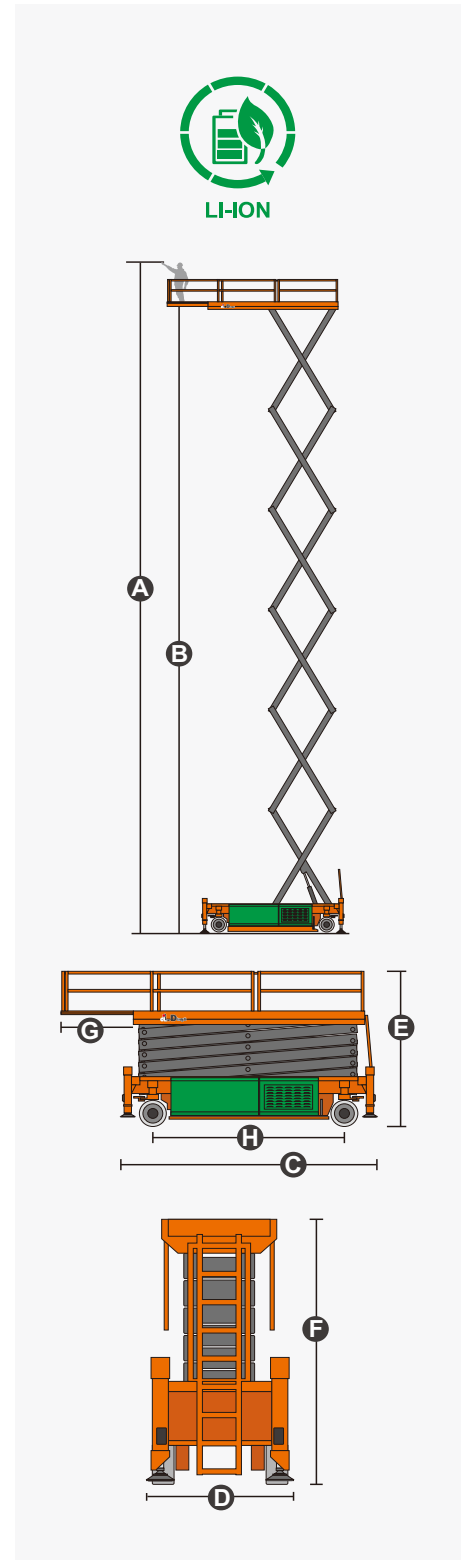

DINGLI

Exceed · New Height

JCPT3214DC

Self-propelled Scissor Lifts

SPECIFICATIONS

Size	Metric	British
Max. Working Height A	32.00m	105ft
Max. Platform Height B	30.00m	98ft 5in
Overall Length C	6.41m	21ft
Overall Width D	1.40m	4ft 7in
Overall Height(Rails Up) E	4.16m	13ft 8in
Overall Height(Rails Down) F	3.17m	10ft 5in
Platform Size(Length×Width)	5.85m×1.20m	19ft 2in×3ft 11in
Platform Extension Size G	1.90m	6ft 3in
Ground Clearance(Stowed/Raised)	0.19m/0.02m	8in/1in
Wheelbase H	4.87m	16ft
Turning Radius(Inside/Outside)	2.60m/3.50m	8ft 6in/11ft 6in
Tyres	28×12-22	28×12-22

Performance		
S.W.L	750kg	1653lb
S.W.L On Extension	750kg	1653lb
Max. Occupants	2	2
Gradeability	30%	30%
Travel Speed(Stowed)	1.5km/h	0.93mph
Travel Speed(Raised)	0.1km/h	0.06mph
Max. Working Slope	1°(0°)	1°(0°)
Up/Down Speed	160/105sec	160/105sec

DINGLI

Exceed · New Height

JCPT3214DC

Self-propelled Scissor Lifts

FEATURES

Standard Items

- Proportional Joystick Controls
- Self-Locking Gates
- One-Way Platform Extension Deck
- Four-Wheel Drive
- Four-Wheel Steering
- Automatic Braking System
- Self-Weight Lowering System
- Tubing Explosion-Proof System
- Onboard Fault Diagnostic System
- Tilt Alarm
- Motion Alarm
- Horn
- Hour Meter
- Charging Protection System
- Flashing LED Beacon
- Foldable Guard Rails
- Drive Enable
- Charging Indicator
- Manual Brake Release
- Lanyard Attachment Point
- Tie-Down And Lifting Points
- Automatic Leveling Hydraulic Outriggers
- Emergency Pump
- Emergency Stop Button
- Platform Load Sense System
- Drivable At Full Height